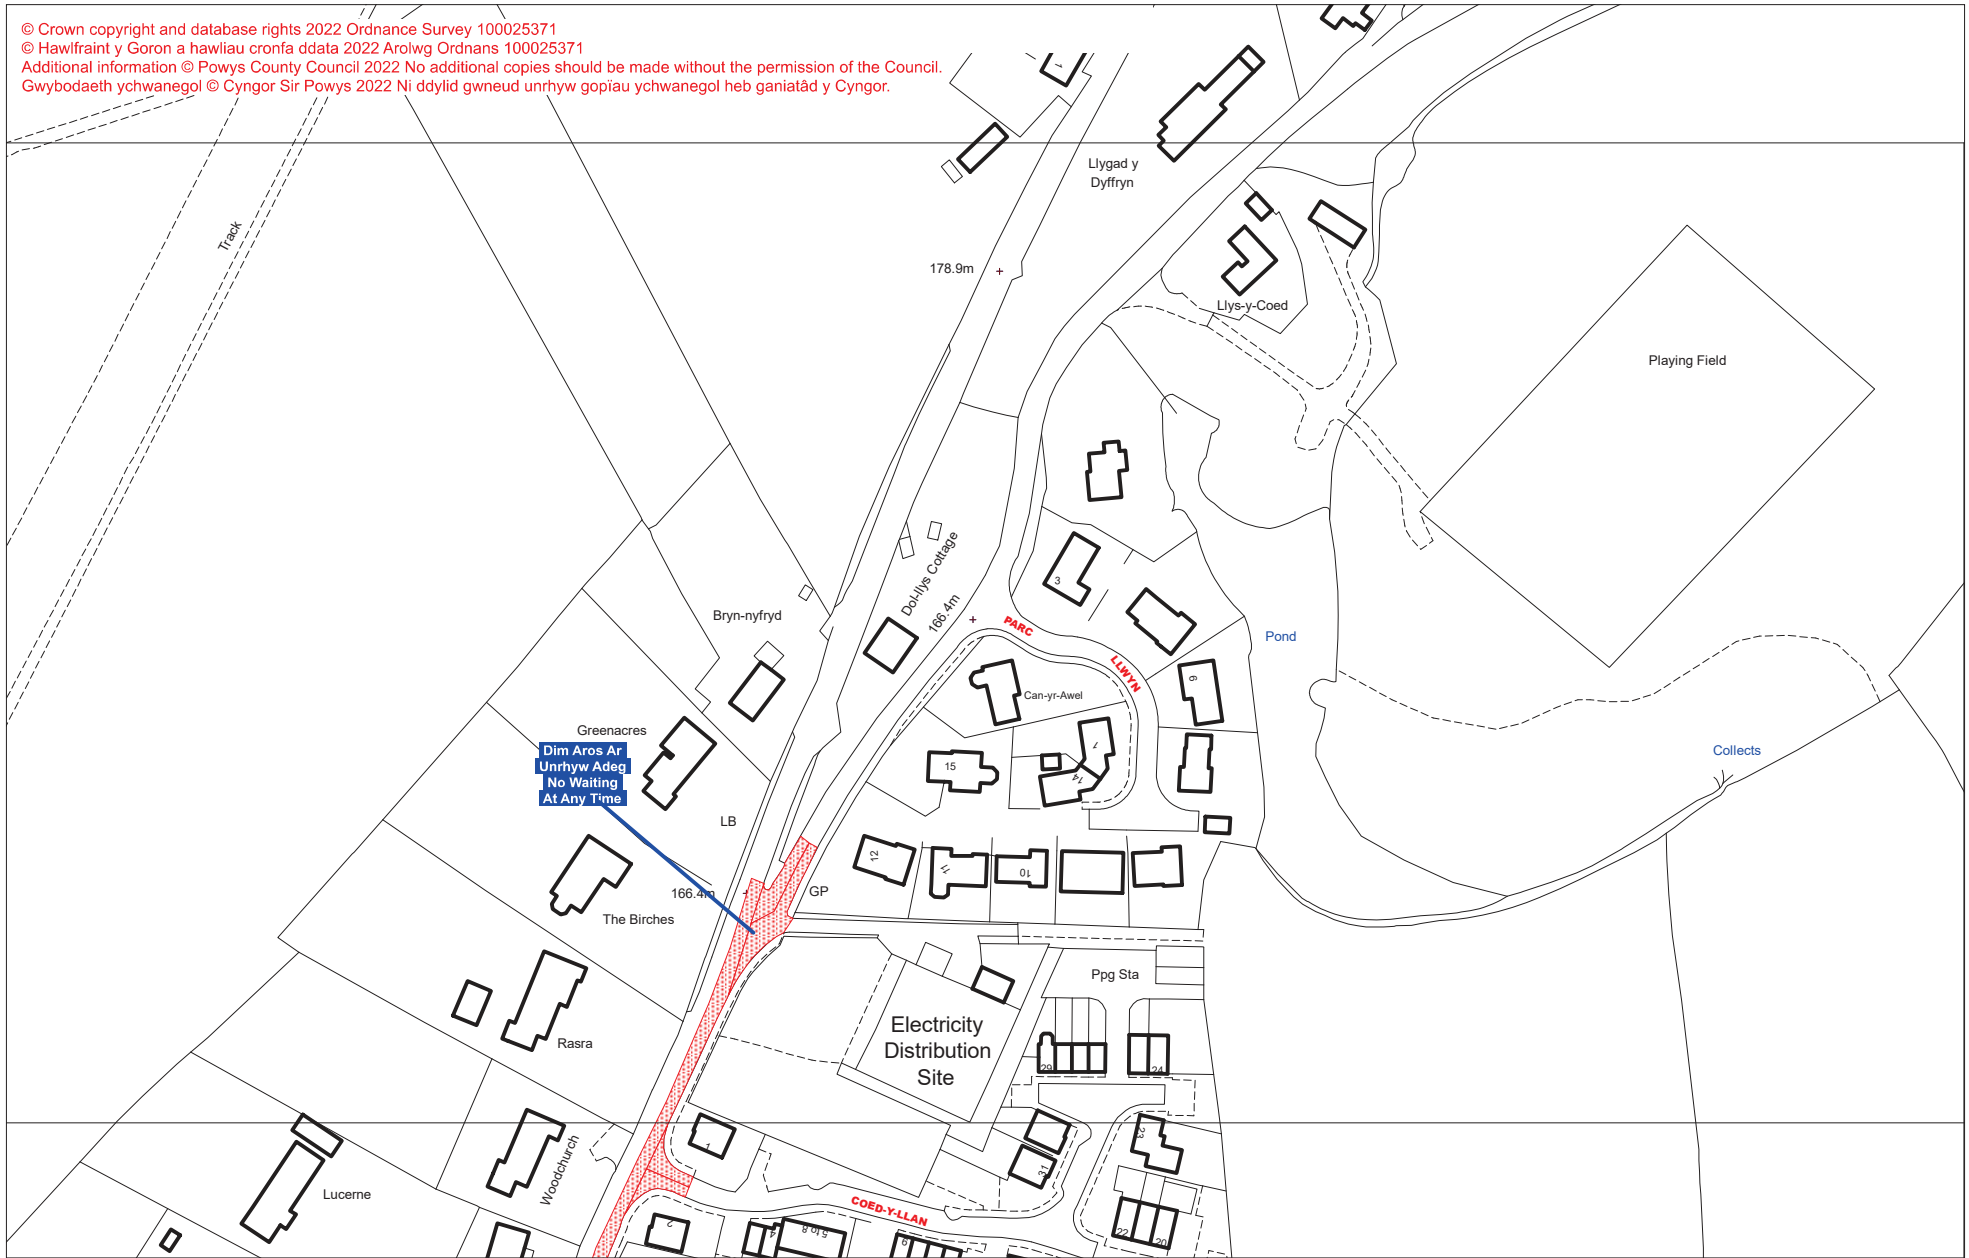

© Crown copyright and database rights 2022 Ordnance Survey 100025371
© Hawlfraint y Goron a hawlau cronfa ddata 2022 Arolwg Ordans 100025371
Additional information © Powys County Council 2022 No additional copies should be made without the permission of the Council.
Gwybodaeth ychwanegol © Cyngor Sir Powys 2022 Ni ddylid gwneud unrhyw gopïau ychwanegol heb ganiatâd y Cyngor.